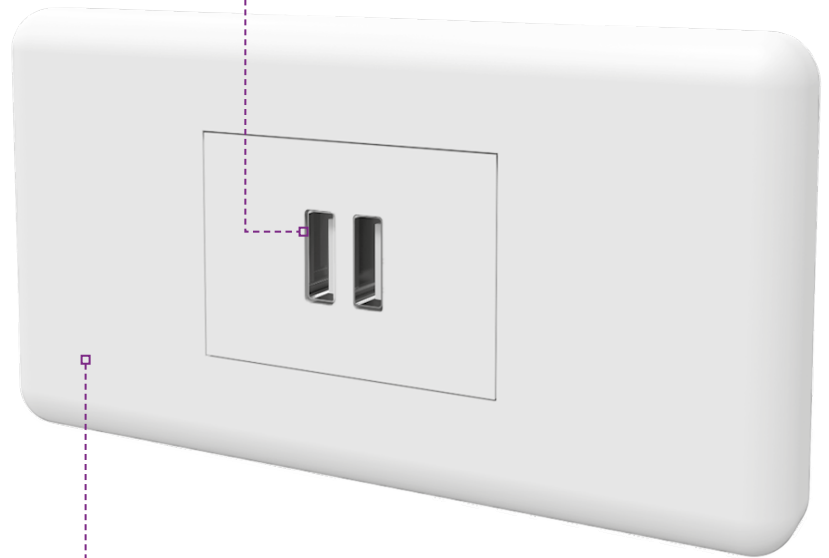

Locker accessories

USB

With USB points in each locker, people can charge devices like tablets and mobile phones safely.

POPULAR USES

Workplace

Change rooms

Club rooms

Education

Charge multiple devices at once with two standard 5V USB ports.

USB power supply contains temperature cut out and overload protection.

PRODUCT SPECIFICATIONS (MM)

Description	H	W	D
USB	75	117	13

1300 LOCKIN
lockin.com.au